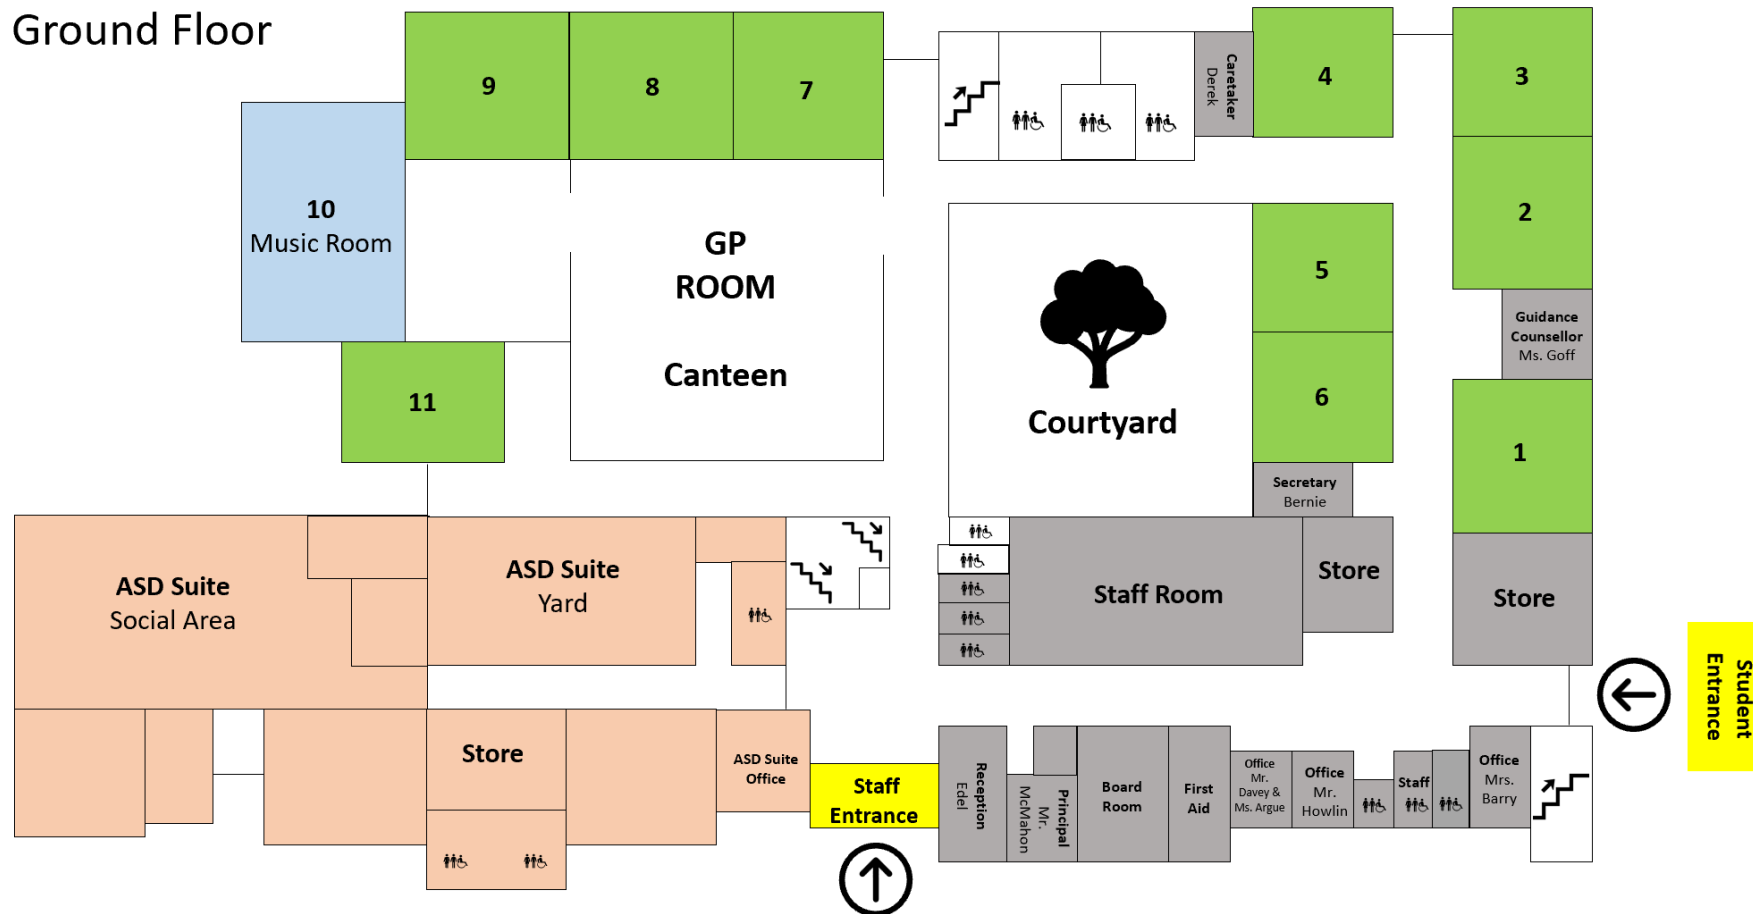

Wexford CBS

Coláiste Éamonn Rís

School Layout 2023/24

Wexford CBS

Main Building Ground Floor

Main Building Top Floor

Back Block Specialist Classrooms