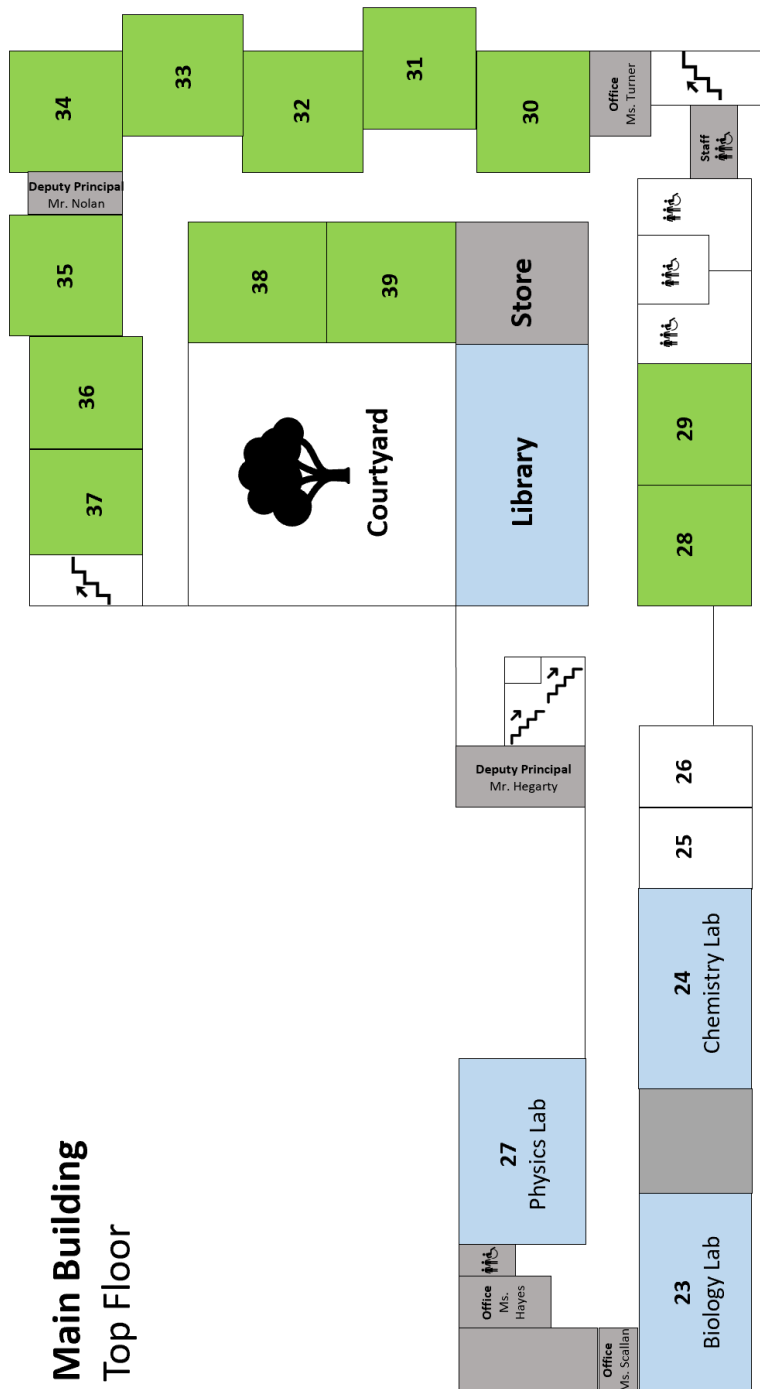

Wexford CBS

Coláiste Éamonn Rís

School Layout 2023/24

Wexford CBS

Main Building Ground Floor

Main Building Top Floor

Back Block Specialist Classrooms